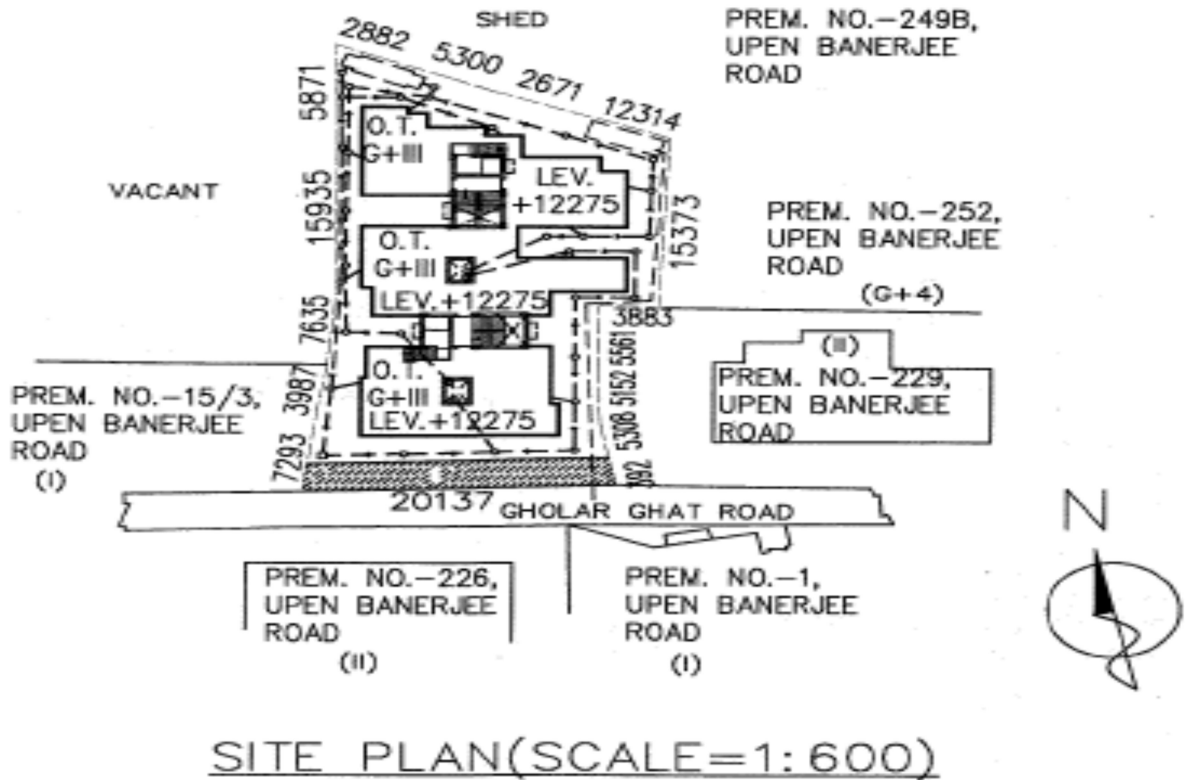

APARTMENT MAKERS
PRIVATE LIMITED
79B, RASH BEHARI AVENUE
KOLKATA - 700 026
PHONE 2464 2536
E-MAIL : hirisein@yahoo.co.in
ajaysn@yahoo.co.uk

LOCATION MAP WITH LATITUDE AND LONGITUDE FOR THE PROJECT
"SOMNATH TOWERS" situated at 249B, Upendra Nath Banerjee Road,
Kolkata - 700060, under Ward No. 131 of Borough - XIV of KMC, WB, India:

Latitude: 22.5141672005693, Longitude: 88.30159344232796

For HI-RISE APARTMENT MAKERS PVT. LTD.

Director